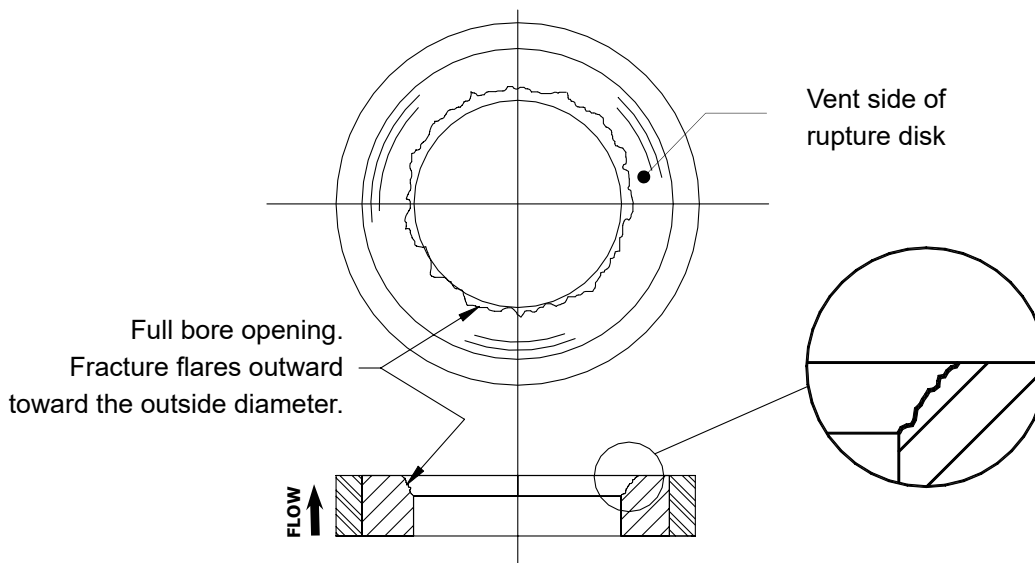

Inverted & Duplex Type Disk

Mono Type Disk

GRAPHITE RUPTURE DISK BURSTING PATTERNS_042018

Visit us at www.zookdisk.com

SERVING AMERICA, CENTRAL & SOUTH AMERICA

16809 Park Circle Drive
Chagrin Falls, Ohio 44022
United States