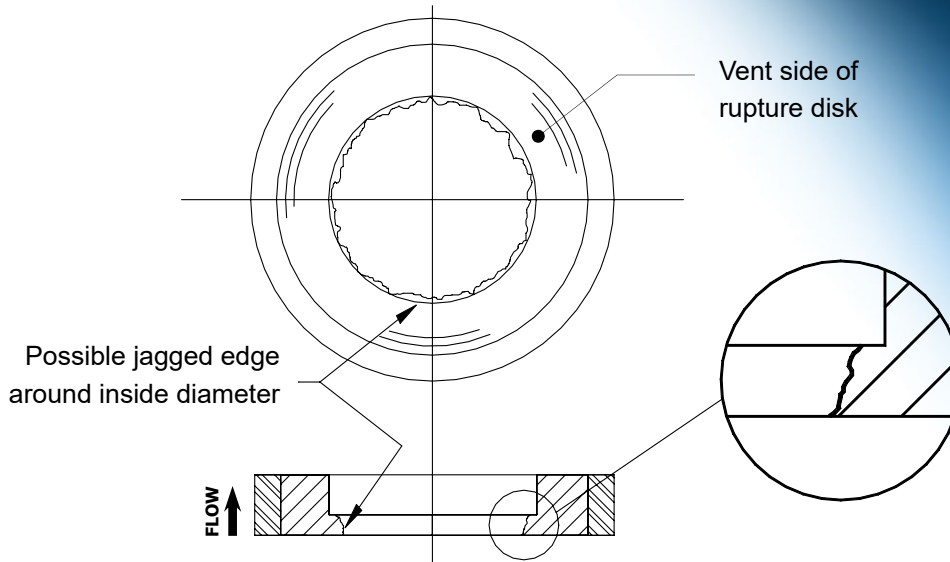

Inverted & Duplex Type Disk

Mono Type Disk

GRAPHITE RUPTURE DISK BURSTING PATTERNS_042018

Visit us at www.zookdisk.com

SERVING AMERICA, CENTRAL & SOUTH AMERICA

16809 Park Circle Drive
Chagrin Falls, Ohio 44022
United States